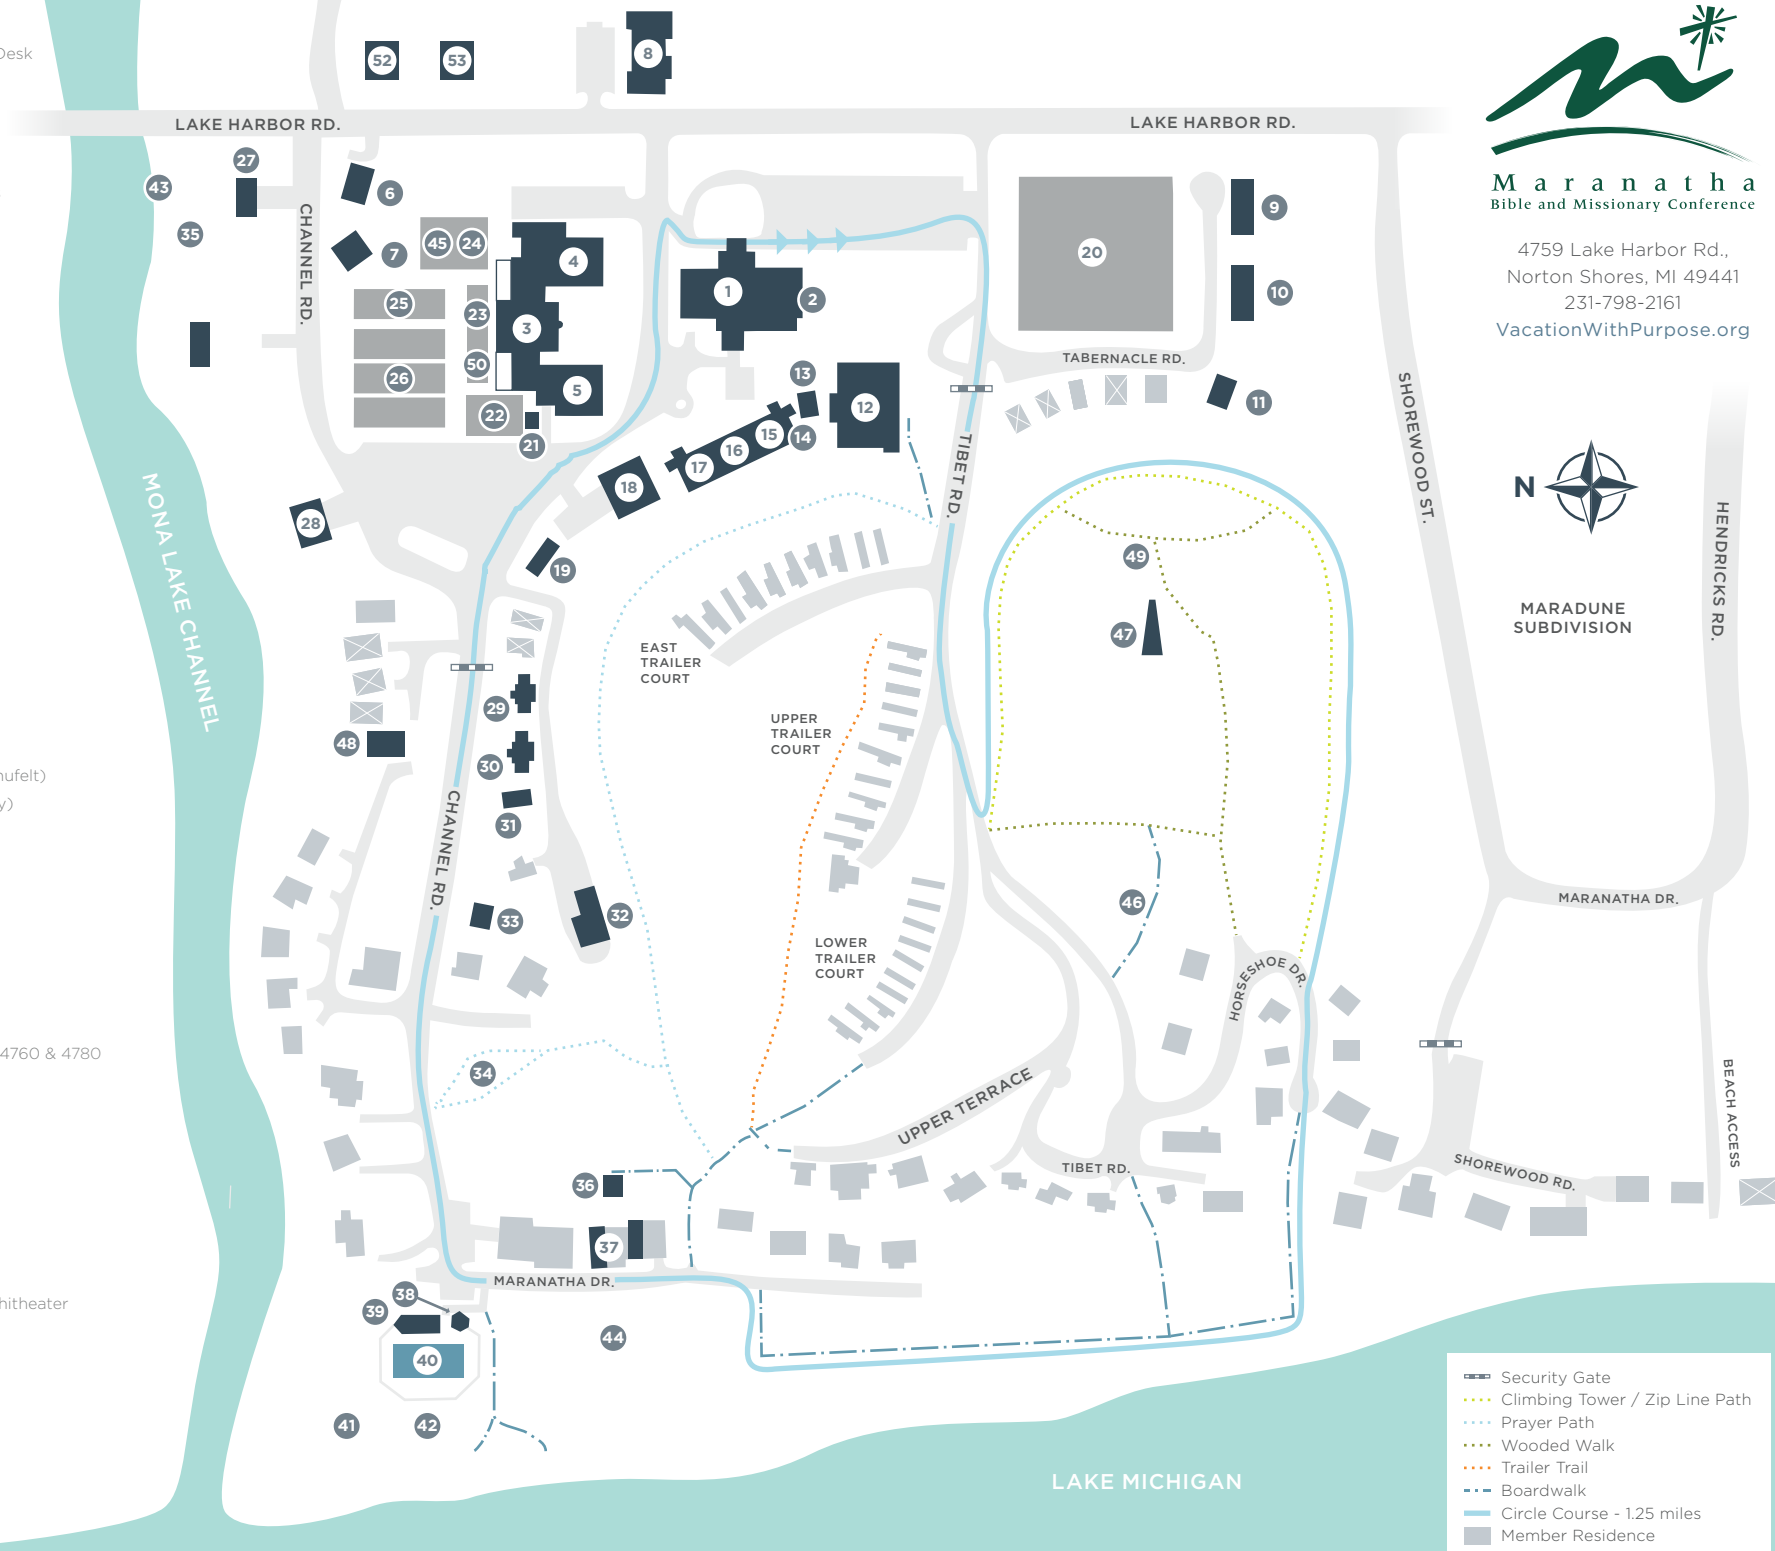

Maranatha
Bible and Missionary Conference

4759 Lake Harbor Rd.,
Norton Shores, MI 49441
231-798-2161
VacationWithPurpose.org

MARADUNE
SUBDIVISION

- 1 Lodge / Main Office / Front Desk
- 2 Lodge Dining Room
- 3 Family Life Center
- 4 Gymnasium
- 5 Sweet Shop
- 6 Kenya & Somalia Apartments
- 7 Honduras Cottage
- 8 India Inn
- 9 Israel Apartments
- 10 Jordan Apartments
- 11 Korea Cottage
- 12 Tabernacle
- 13 Bookstore
- 14 Guest Laundry Room
- 15 Library
- 16 Skinner Room
- 17 Duneside Apartments
- 18 Lebanon Lodge
- 19 Staff House
- 20 Sports / Recreation Field
- 21 Recreation Hut
- 22 Miniature Golf Course
- 23 Playground
- 24 Volleyball Court
- 25 Basketball Court
- 26 Tennis Courts
- 27 Founder's Home (formerly Shufelt)
- 28 Recycle Center (staff use only)
- 29 Paraguay Cottage
- 30 Uruguay Cottage
- 31 Bolivia Cottage
- 32 Maintenance Facility
- 33 Ecuador Cottage
- 34 Prayer Garden
- 35 Channel Fire Pit
- 36 Savage Prayer Tower
- 37 Maranatha Condos - 1st level 4760 & 4780
- 38 Pool Snack Shop
- 39 Pool Bath House
- 40 Pool
- 41 Sand Volleyball Court
- 42 Beach Playground
- 43 Canoe & Kayak Landing
- 44 Camp Fire Area
- 45 Pickleball Courts
- 46 Paul A. Rader Memorial Amphitheater
- 47 Climbing Tower
- 48 Mexico Cottage
- 49 Zip Line
- 50 Shuffleboard
- 51 Cambodia Cottage
- 52 China Apartments
- 53 Brazil Apartments

- Security Gate
- Climbing Tower / Zip Line Path
- Prayer Path
- Wooded Walk
- Trailer Trail
- Boardwalk
- Circle Course - 1.25 miles
- Member Residence