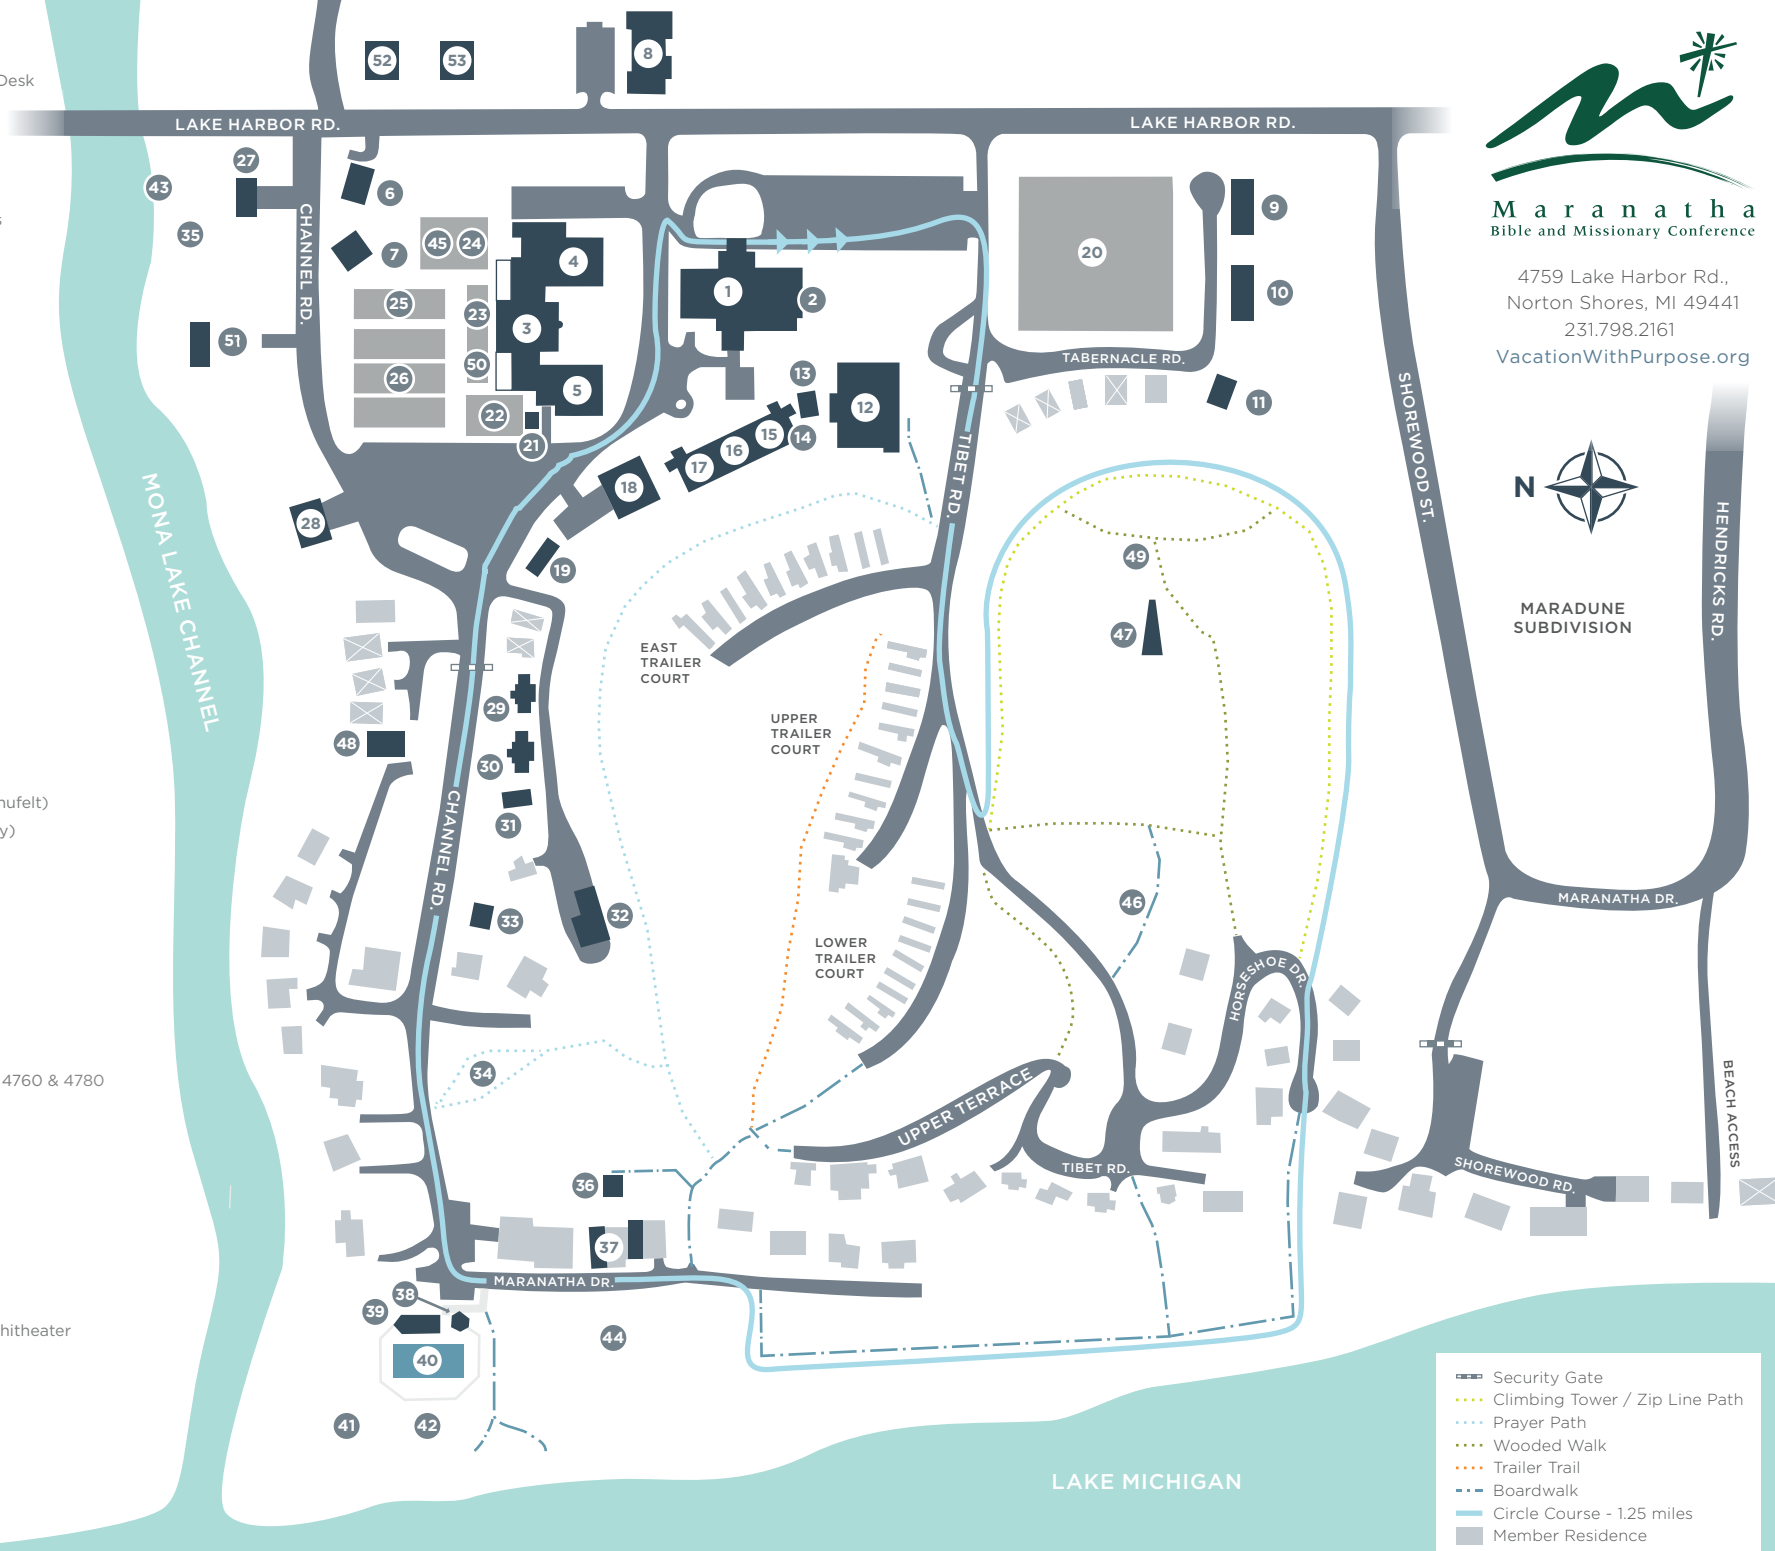

Maranatha
Bible and Missionary Conference

4759 Lake Harbor Rd.,
Norton Shores, MI 49441
231.798.2161
VacationWithPurpose.org

MARADUNE
SUBDIVISION

- 1 Lodge / Main Office / Front Desk
- 2 Lodge Dining Room
- 3 Family Life Center
- 4 Gymnasium
- 5 Sweet Shop
- 6 Kenya & Somalia Apartments
- 7 Honduras Cottage
- 8 India Inn
- 9 Israel Apartments
- 10 Jordan Apartments
- 11 Korea Cottage
- 12 Tabernacle
- 13 Bookstore
- 14 Guest Laundry Room
- 15 Library
- 16 Skinner Room
- 17 Duneside Apartments
- 18 Lebanon Lodge
- 19 Staff House
- 20 Sports / Recreation Field
- 21 Recreation Hut
- 22 Miniature Golf Course
- 23 Playground
- 24 Volleyball Court
- 25 Basketball Court
- 26 Tennis Courts
- 27 Founder's Home (formerly Shufelt)
- 28 Recycle Center (staff use only)
- 29 Paraguay Cottage
- 30 Uruguay Cottage
- 31 Bolivia Cottage
- 32 Maintenance Facility
- 33 Ecuador Cottage
- 34 Prayer Garden
- 35 Channel Fire Pit
- 36 Savage Prayer Tower
- 37 Maranatha Condos - 1st level 4760 & 4780
- 38 Pool Snack Shop
- 39 Pool Bath House
- 40 Pool
- 41 Sand Volleyball Court
- 42 Beach Playground
- 43 Canoe & Kayak Landing
- 44 Camp Fire Area
- 45 Pickleball Courts
- 46 Paul A. Rader Memorial Amphitheater
- 47 Climbing Tower
- 48 Mexico Cottage
- 49 Zip Line
- 50 Shuffleboard
- 51 Cambodia Cottage
- 52 China Apartments
- 53 Brazil Apartments

- Security Gate
- Climbing Tower / Zip Line Path
- Prayer Path
- Wooded Walk
- Trailer Trail
- Boardwalk
- Circle Course - 1.25 miles
- Member Residence

LAKE MICHIGAN